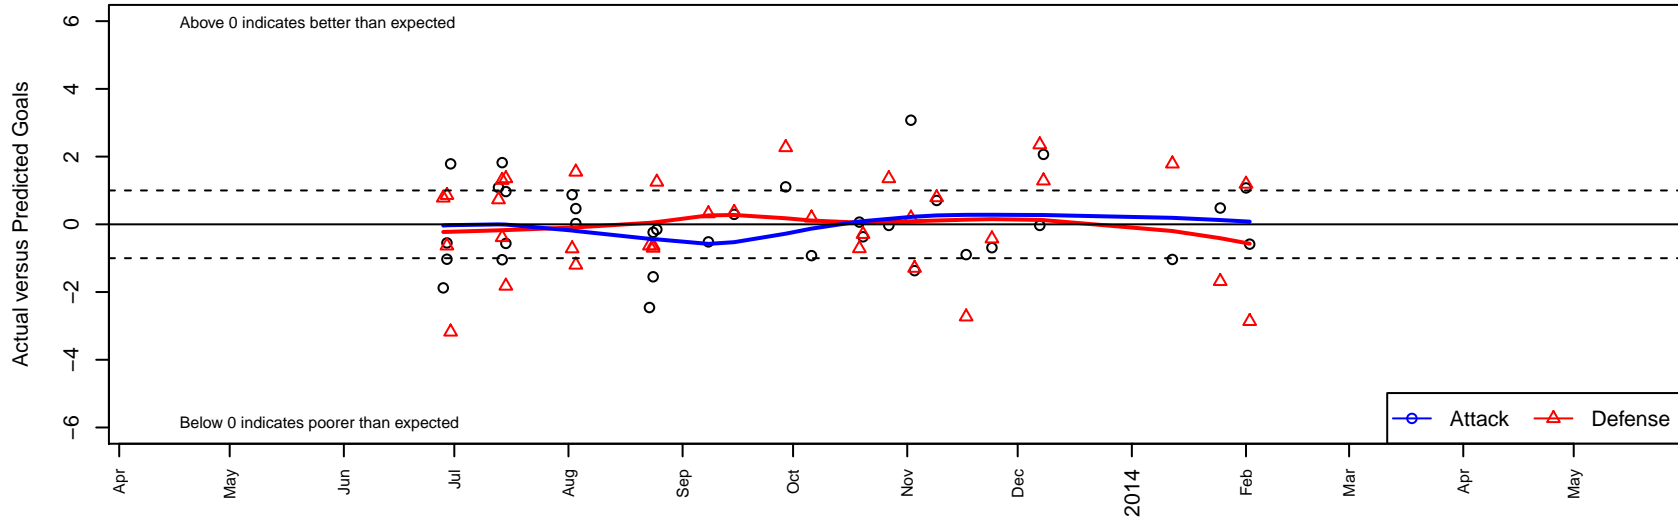

# Washington Timbers Green B98

Washington Timbers

Vancouver, WA

B98 total strength=1338

attack=8.19 defense=5.08

fall league = RCL B98 Div 3, RCL B98 Div 4

alt names used:

Washington Timbers FC B98 Greens

Bend Premier Cup U14/15 Boys Gold U15

Summer Slam U15

RCL B98 Div 4

RCL B98 Div 3

Challenge Cup B98 Division 1 – Challenge 1

**Washington Timbers Green B98**  
**Dots are actual minus expected GF (blue circles) and GA (red triangles).**  
**Blue line is smoothed change in attack strength. Red is smoothed change in defense strength.**